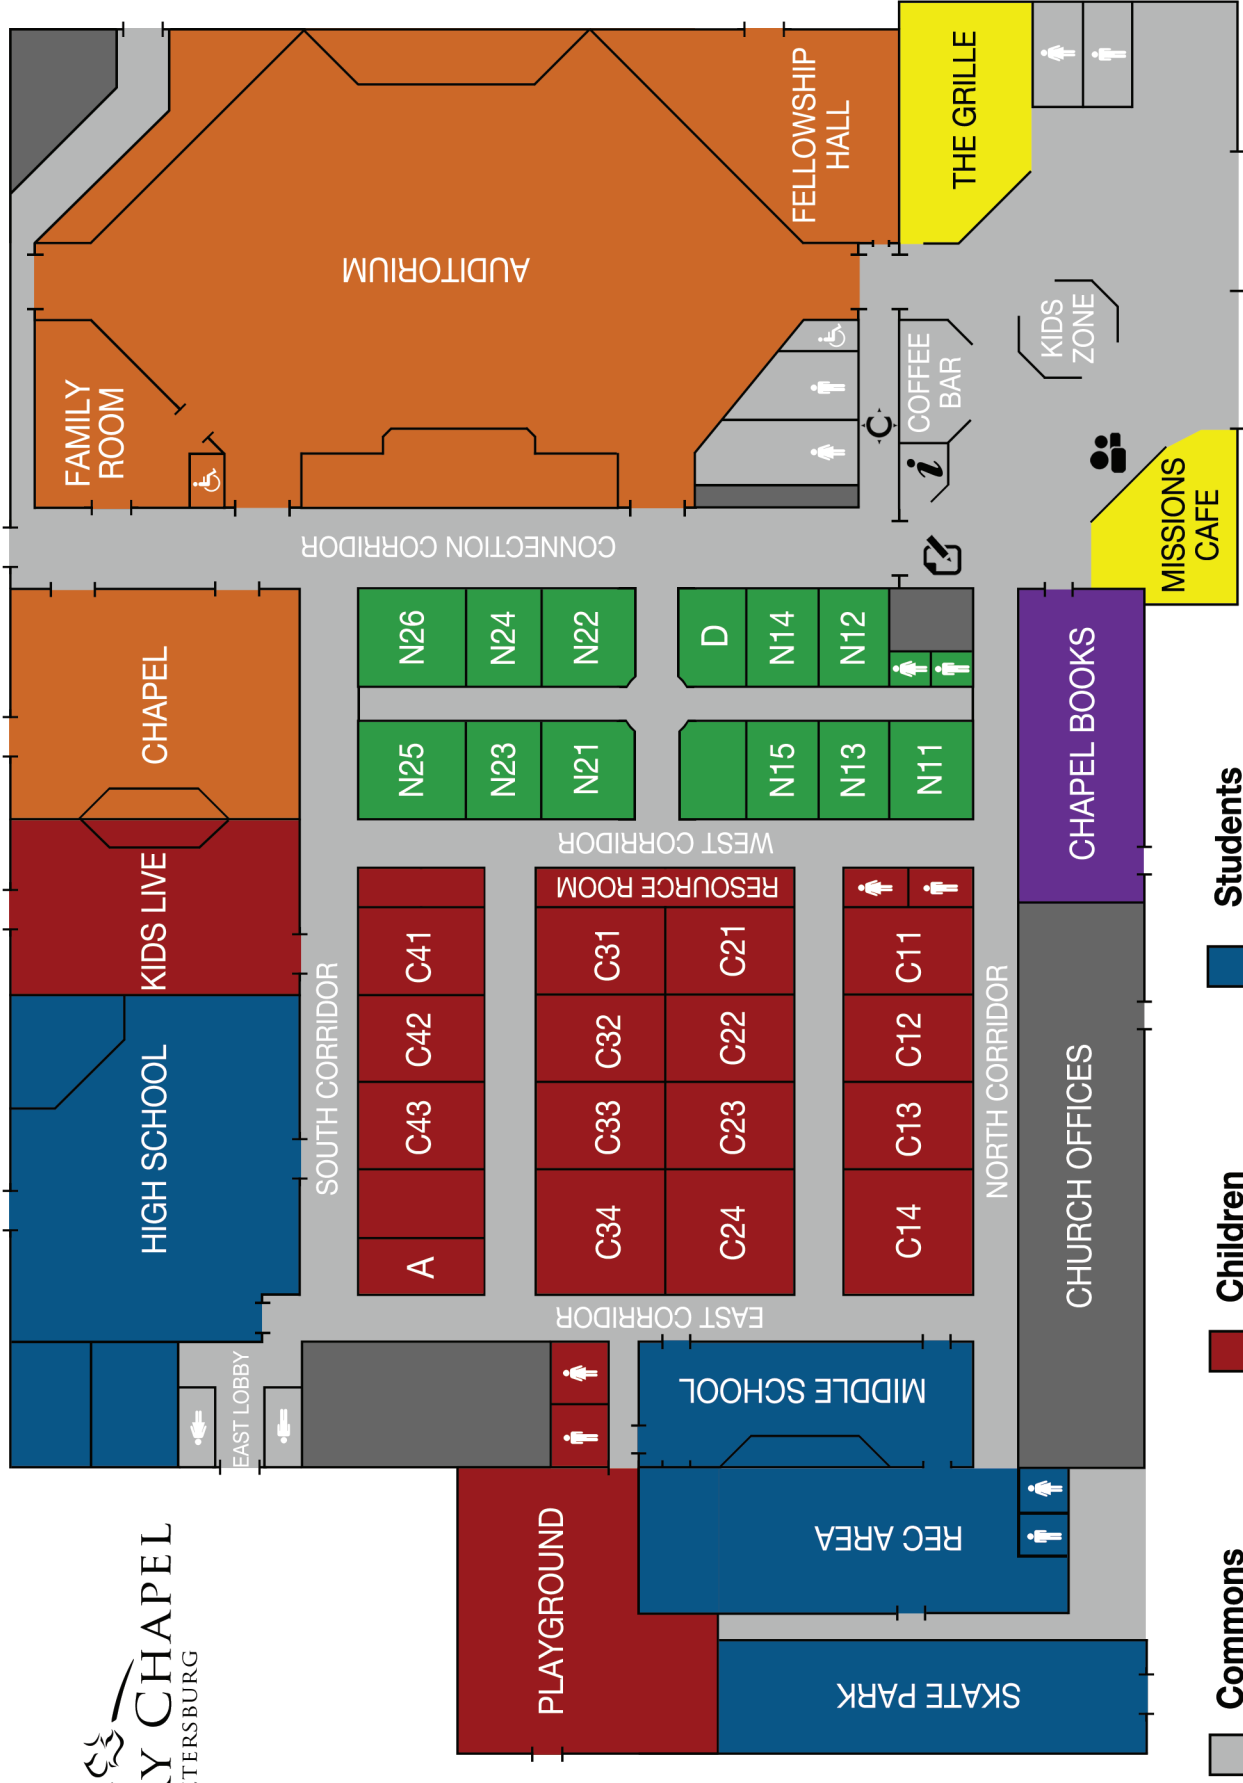

CHILDREN'S CLASSES

(See map on reverse)

Nursery - 3's

	<u>WED 7PM</u>	<u>SAT 6 PM</u>	<u>SUN 9 AM</u>	<u>SUN 11 AM</u>
Infants (0-5 mos.)	Room N-13	Room N-13	Room N-13	Room N-15
Crawlers (6-11 mos.)	Room N-13	Room N-13	Room N-13	Room N-13
Toddlers (12-18 mos.)	Room N-11	Room N-11	Room N-11	Room N-11
Walkers (19-24 mos.)	Room N-11	Room N-11	Room N-12	Room N-12
2's	Room N-25	Room N-25	Room N-25	Room N-25
2 1/2	Room N-25	Room N-25	Room N-23	Room N-23
3's	Room N-26	Room N-26	Room N-22 (A-L) Room N-24 (M-Z)	Room N-22 (A-L) Room N-24 (M-Z)

Children

	<u>WED 7PM</u>	<u>SAT 6 PM</u>	<u>SUN 9 AM</u>	<u>SUN 11 AM</u>
4's thru Pre-K5	Room C-32	Room C-32	Room C-42 (A-L) Room C-32 (M-Z)	Room C-42 (A-L) Room C-32 (M-Z)
Kindergarten	Room C-33	Room C-33	Room C-43 (A-L) Room C-33 (M-Z)	Room C-43 (A-L) Room C-33 (M-Z)
First Graders	Room C-21	Room C-21	Room C-21	Room C-21
Second Graders	Room C-22	Room C-22	Room C-22	Room C-22
Third Graders	Room C-23	Room C-23	Room C-23	Room C-23
Fourth Graders	GIRLS/ Room C-13 BOYS/Room C-11	Room C-11	Room C-11	Room C-11
Fifth Graders	GIRLS/ Room C-13 BOYS/Room C-11	Room C-13	Room C-13	Room C-13

Campus Map

- Commons**
- Community Central
- Ministry Counter
- Sign-Ups
- Info Counter
- Children**
- Calvary Kids Care
- Nursery - 3's**
- Nursing Mom's Room
- Students**
- Middle School - Tue & Wed @ 7 PM
- High School - Wed & Thu @ 7 PM
- Food**
- Adults**