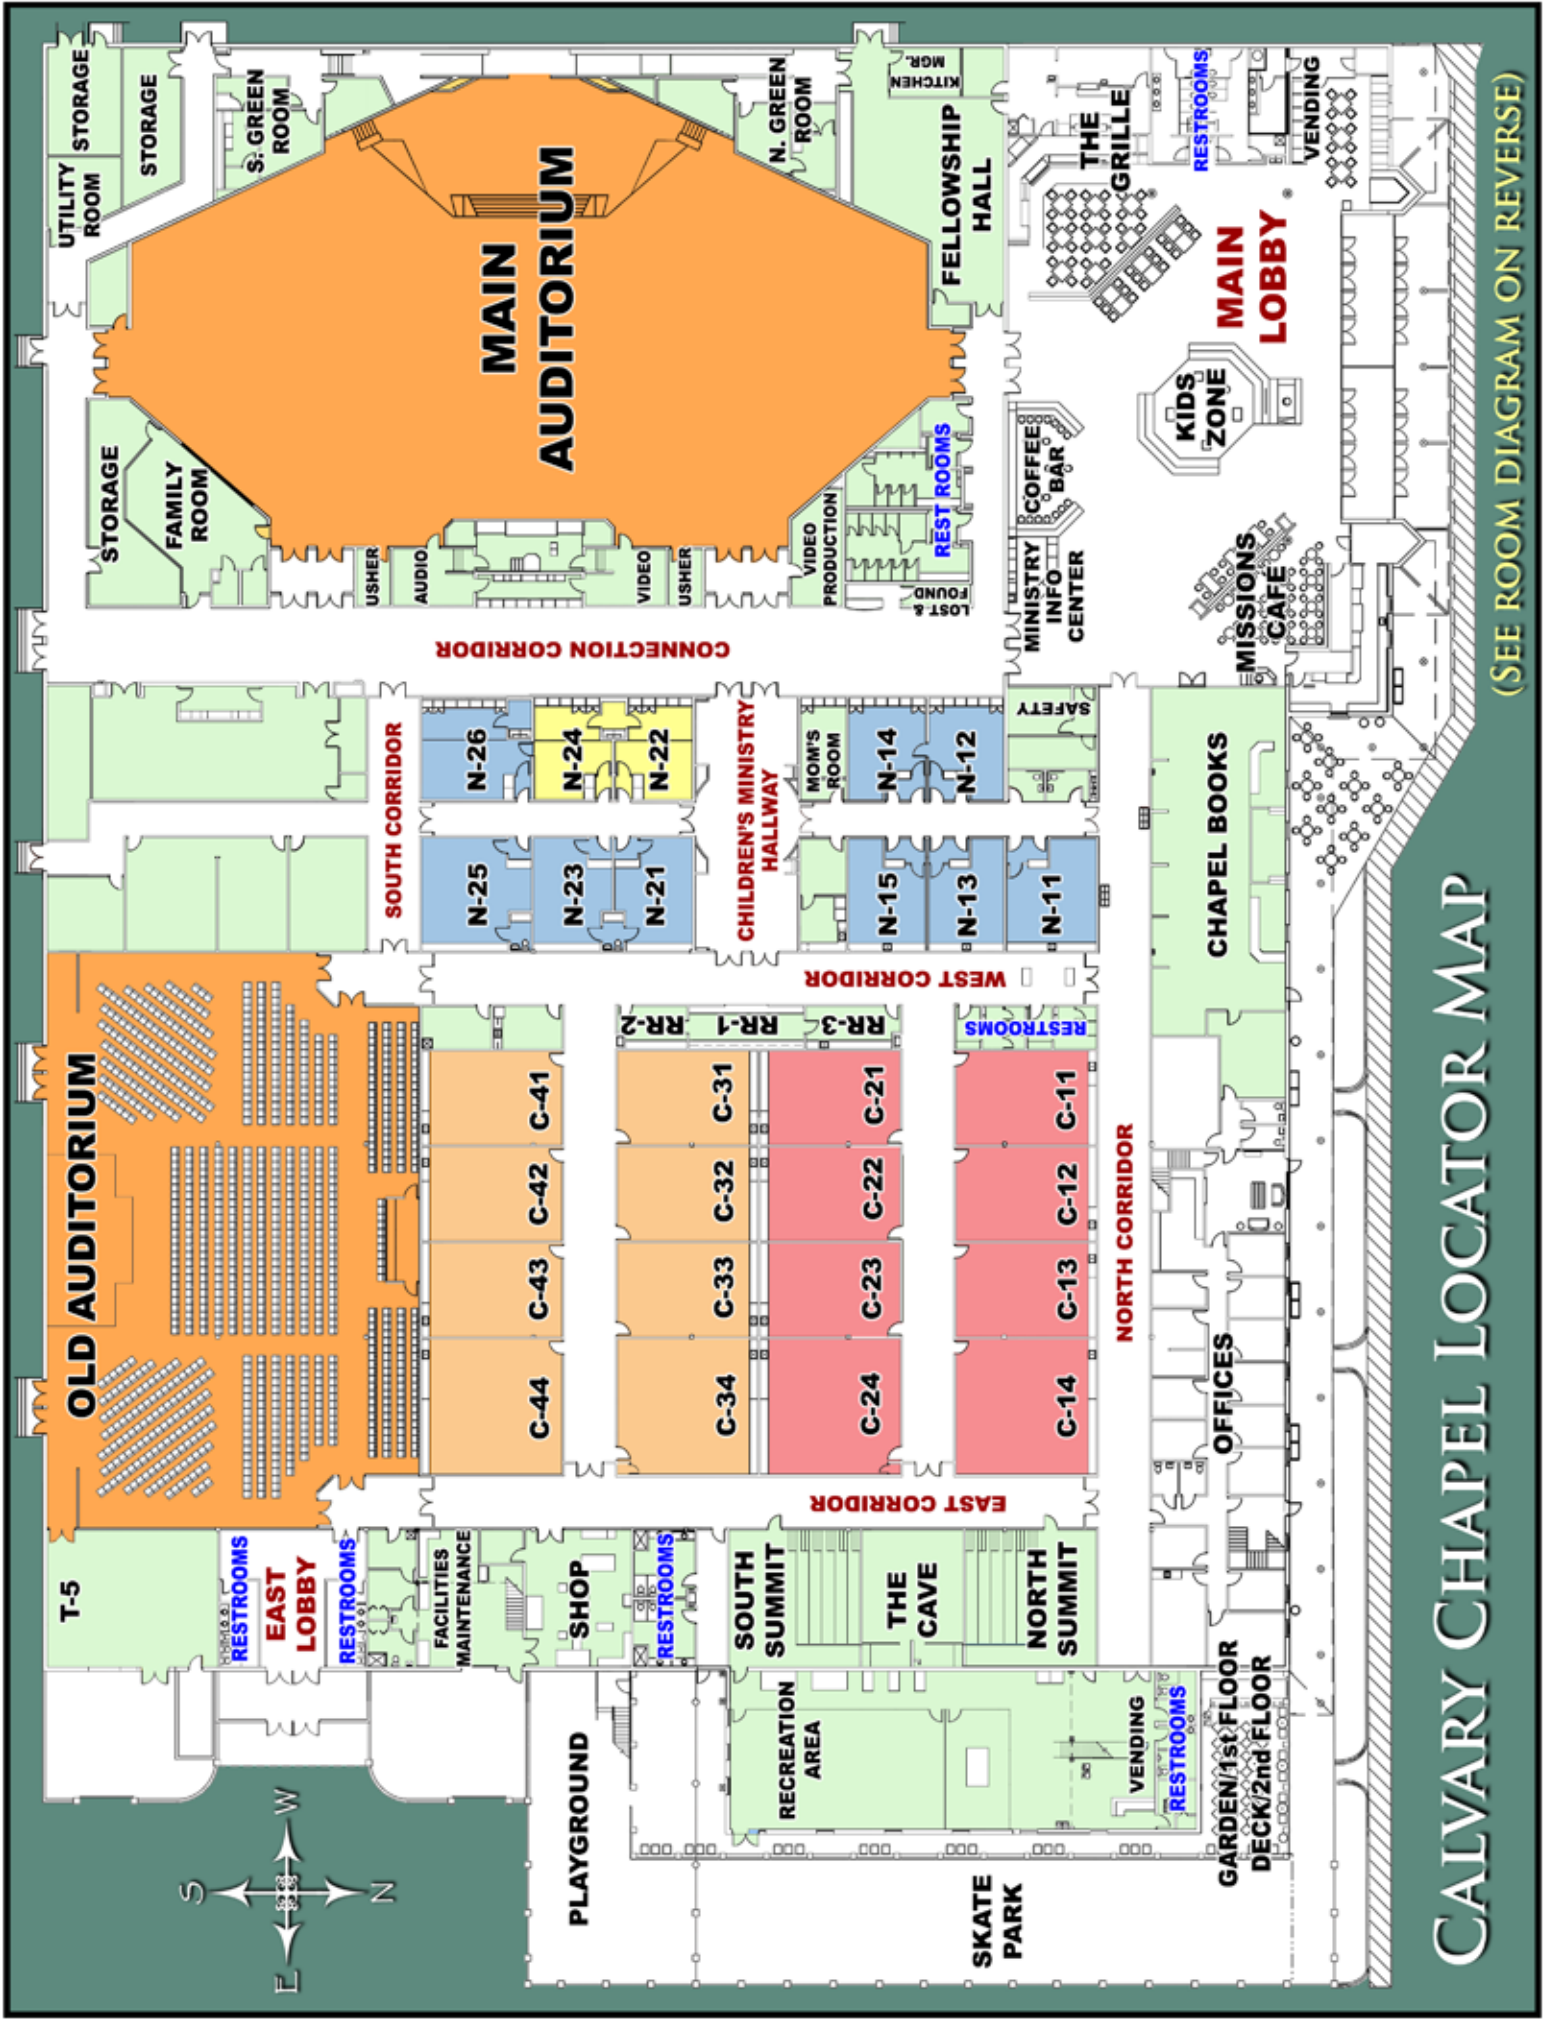

CHILDREN'S CLASSES

(See map on reverse)

CLASSES	WED 7 PM	SAT 6 PM	SUN 9 AM	SUN 11 AM
Infants (0-5 mos.)	Room N-15	Room N-15	Room N-15	Room N-15
Crawlers (6-11 mos.)	Room N-13	Room N-13	Room N-13	Room N-13
Toddlers (12-18 mos.)	Room N-11	Room N-11	Room N-11	Room N-11
Walkers (19-24 mos.)	Room N-11	Room N-11	Room N-14	Room N-14
2 year-olds	Room N-25	Room N-25	Room N-23	Room N-23
2 1/2 year-olds	Room N-25	Room N-25	Room N-25	Room N-25
3 year-olds	Room N-24	Room N-22	Room N-22 (A-L) Room N-24 (M-Z)	Room N-22 (A-L) Room N-24 (M-Z)
4 year-olds thru Pre-K5	Room C-32	Room C-42	Room C-42 (A-L) Room C-32 (M-Z)	Room C-42 (A-L) Room C-32 (M-Z)
Kindergarten	Room C-43	Room C-43	Room C-43 (A-L) Room C-33 (M-Z)	Room C-43 (A-L) Room C-33 (M-Z)
First graders	Room C-21	Room C-21	Room C-21	Room C-21
Second graders	Room C-22	Room C-22	Room C-22	Room C-22
Third graders	Room C-23	Room C-23	Room C-23	Room C-23
Fourth graders	GIRLS/ Room C-13 BOYS/Room C-11	Room C-11	Room C-11	Room C-11
Fifth graders	GIRLS/ Room C-13 BOYS/Room C-11	Room C-13	Room C-13	Room C-13

CALVARY CHAPEL LOCATOR MAP

(SEE ROOM DIAGRAM ON REVERSE)

MAIN AUDITORIUM

OLD AUDITORIUM

MAIN LOBBY

EAST LOBBY

CONNECTION CORRIDOR

SOUTH CORRIDOR

RESTROOMS

SOUTH SUMMIT

THE CAVE

NORTH SUMMIT

VENDING

RESTROOMS